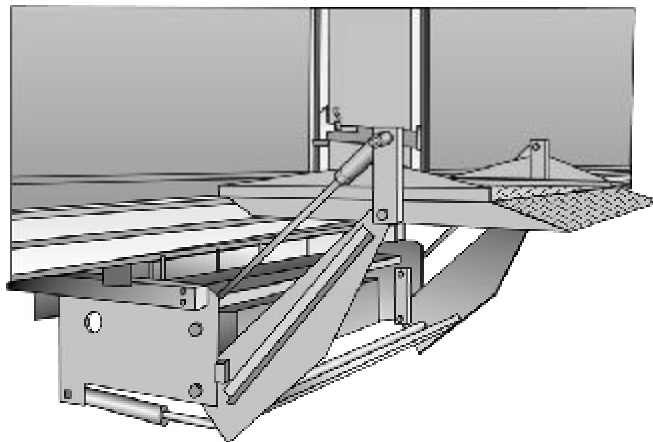

LEYMAN  **LIFT
GATES®**

Model TLS

TLS 3500

TLS 4500

HIDE-A-WAY®

Trailer Side Door Lift Gate

Featuring

LEYMAN  **LIFT
GATES®**

10900 Kenwood Road • Cincinnati, OH 45242

Phone: 513.891.6210 • Fax: 513.891.4901

www.leymanlift.com

sales@leymanlift.com

HIDE-A-WAY®

Model TLS

Standard Features

- 12 volt D.C. power supply
- Marine toggle switch operation
- Two hydraulic cylinders perform the lifting
- Power pack enclosure - holds pump, motor (rear access), and has room for (2) batteries
- Power in and out
- Greaseless bushings
- Lifting arms are mounted near center of the platform
- Adjustable out/up stops
- Adjustable guides (side to side-in and out function)
- All bearing shafts/pivot pins are chrome plated steel
- Automatic over the road lock
- Maintenance Minder²™ Power Unit

Standard Specifications

Capacity: 3500 and 4500 lbs.

Weight: 1250 - 1350 lbs.
(approx.)

Platform

Size: 42" wide x 55" deep + 10" taper
48", 60", and 72" wide also available

Floor Heights: 48" - 58"

Operating Position

Floor Level Position

LEYMAN  **LIFT GATES®**

10900 Kenwood Road • Cincinnati, OH 45242

Phone: 513.891.6210 • Fax: 513.891.4901

www.leymanlift.com

sales@leymanlift.com

LML00080-6/10/09