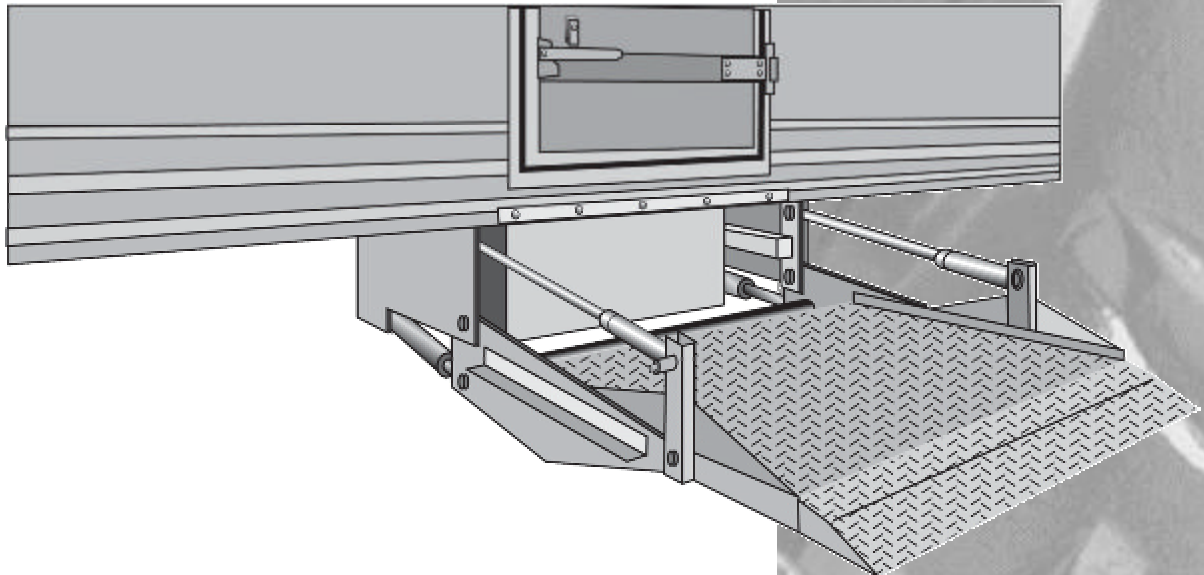

LEYMAN  **LIFT
GATES®**

Model TLS

TLS 3500

TLS 4500

HIDE-A-WAY®

Trailer Side Door Lift Gate

Featuring

LEYMAN  **LIFT
GATES®**

10900 Kenwood Road • Cincinnati, OH 45242

Phone: 513.891.6210 • Fax: 513.891.4901

www.leymanlift.com

sales@leymanlift.com

HIDE-A-WAY®

Model TLS

Standard Features

- 12 volt D.C. power supply
- Marine toggle switch operation
- Two hydraulic cylinders perform the lifting
- Power pack enclosure - holds pump, motor (rear access), and has room for (2) batteries
- Power in and out
- Greaseless bushings
- Lifting arms are mounted near center of the platform
- Adjustable out/up stops
- Adjustable guides (side to side-in and out function)
- All bearing shafts/pivot pins are chrome plated steel
- Automatic over the road lock
- Maintenance Minder²™ Power Unit

Optional Features

- Emergency hand pump
- Bolt on kit for aluminum cross members
- Flashing safety lights
- Platform lights
- Cart stops
- Reflective tape kit
- Collapsible hand rails
- Walkaround push button

Standard Specifications

Capacity: 3500 and 4500 lbs.

Weight: 1250 - 1350 lbs.
(approx.)

Platform

Size: 42" wide x 55" deep + 10" taper
48", 60", and 72" wide also available

Floor Heights: 48" - 58"

Operating Position