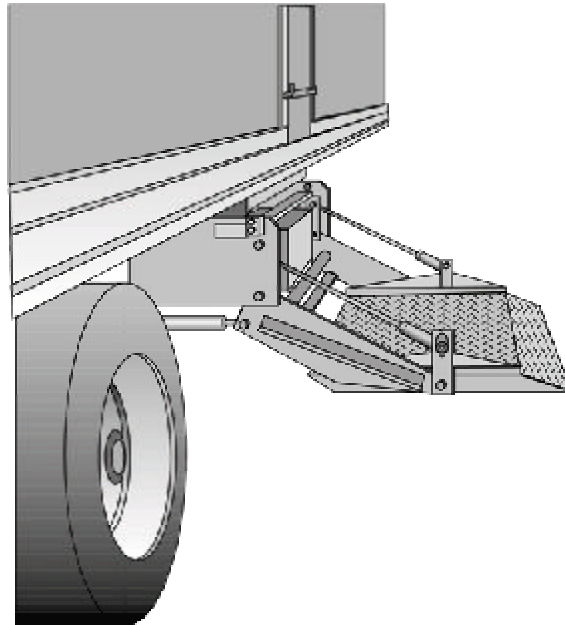

10900 Kenwood Road • Cincinnati, OH 45242

Phone: 513.891.6210 • Fax: 513.891.4901

www.leymanlift.com

sales@leymanlift.com

HIDE-A-WAY®

Model TLS

Standard Features

- 12 volt D.C. power supply
- Marine toggle switch operation
- Two hydraulic cylinders perform the lifting
- Power pack enclosure - holds pump, motor (rear access), and has room for (2) batteries
- Power in and out
- Greaseless bushings
- Lifting arms are mounted near center of the platform
- Adjustable out/up stops
- Adjustable guides (side to side-in and out function)
- All bearing shafts/pivot pins are chrome plated steel
- Automatic over the road lock
- Maintenance Minder²™ Power Unit

Optional Features

- Emergency hand pump
- Bolt on kit for aluminum cross members
- Flashing safety lights
- Platform lights
- Cart stops
- Reflective tape kit
- Collapsible hand rails
- Walkaround push button

Standard Specifications

Capacity: 3500 and 4500 lbs.

Weight: 1250 - 1350 lbs.
(approx.)

Platform

Size: 42" wide x 55" deep + 10" taper
48", 60", and 72" wide also available

Floor Heights: 48" - 58"

Operating Position